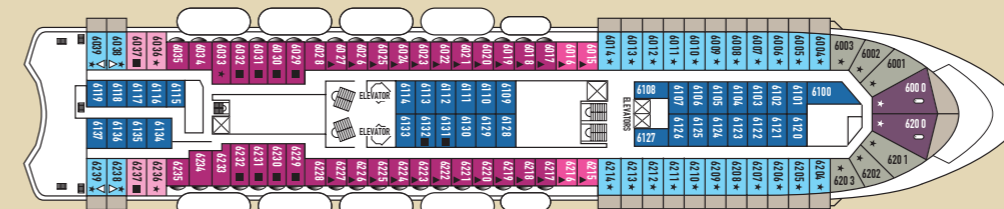

Category	Deck	Description	Number of cabins
Inside Cabins			
IA	3	2 lower beds, 3rd/4th berth, bathroom with shower	31
IB	4 / 5	2 lower beds, 3rd/4th berth, bathroom with shower	64
IC	6 / 7	2 lower beds, bathroom with shower	68
Outside Cabins			
XA	2	2 lower beds, 3rd/4th berth, bathroom with shower	21
XBO	6	2 lower beds, 3rd/4th berth, bathroom with shower (obstructed view)	38
XB	3 / 5 / 6	2 lower beds, bathroom with shower	33
XC	3 / 4	2 lower beds, 3rd/4th berth, 1 sofa bed, bathroom with shower	126
XD	6 / 7	2 lower beds, 1 sofa bed, bathroom with shower	40
Suites			
SBJ Junior Balcony Suite	6 / 7	2 lower beds, 1 sofa bed, bathroom with shower (balcony)	43
S Suite	6	2 lower beds, 1 sofa bed, bathroom with shower	6
SB Balcony Suite	7	2 lower beds, 1 sofa bed, bathroom with shower (balcony)	8
SG Grand Suite	6	2 lower beds, 1 sofa bed, bathroom with bathtub and shower (large balcony with private whirlpool bath)	2

DECK 10

DECK 9

DECK 8

DECK 7

DECK 6

DECK 5

DECK 4

DECK 3