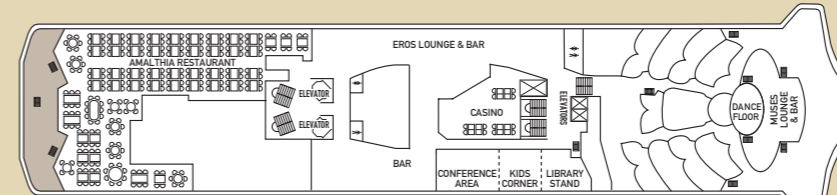

Category	Deck	Description	Number of cabins
Inside Cabins			
IA	3	2 lower beds, 3rd/4th berth, bathroom with shower	31
IB	4 / 5	2 lower beds, 3rd/4th berth, bathroom with shower	64
IC	6 / 7	2 lower beds, bathroom with shower	68
Outside Cabins			
XA	2	2 lower beds, 3rd/4th berth, bathroom with shower	21
XBO	6	2 lower beds, 3rd/4th berth, bathroom with shower (obstructed view)	38
XB	3 / 5 / 6	2 lower beds, bathroom with shower	33
XC	3 / 4	2 lower beds, 3rd/4th berth, 1 sofa bed, bathroom with shower	126
XD	6 / 7	2 lower beds, 1 sofa bed, bathroom with shower	40
Suites			
SBJ Junior Balcony Suite	6 / 7	2 lower beds, 1 sofa bed, bathroom with shower (balcony)	43
S Suite	6	2 lower beds, 1 sofa bed, bathroom with shower	6
SB Balcony Suite	7	2 lower beds, 1 sofa bed, bathroom with shower (balcony)	8
SG Grand Suite	6	2 lower beds, 1 sofa bed, bathroom with bathtub and shower (large balcony with private whirlpool bath)	2

CABIN AMENITIES

All cabins are equipped with air condition, telephone, hair dryer, safety deposit box and TV. All Suites have refrigerated mini bar.

Deck plans and cabin layouts are given purely as a guide. Size and layout may vary within the same category.

SYMBOL LEGEND

- none 2 lower beds
- 1 lower bed + 1 upper bed
- ▲ 2 lower beds + 1 upper bed
- 2 lower beds + 2 upper beds
- ★ 2 lower beds + sofa
- ★ 2 lower beds + 2 upper beds + sofa
- * Suitable for wheelchairs
- ◇ Connected Cabins
- Cabins with bathtub
- ⌒ Cabins with portholes
- ⌒ Cabins with obstructed view

DECK 10

DECK 9

DECK 8

DECK 7

DECK 6

DECK 5

DECK 4

DECK 3