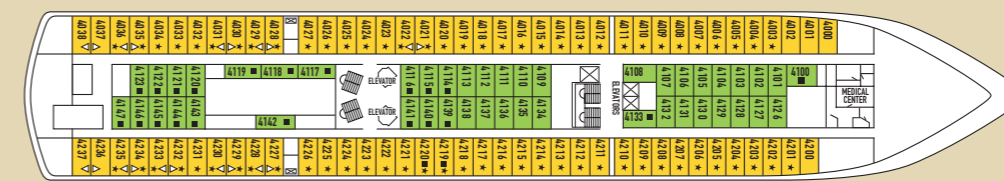

Category	Deck	Description	Number of cabins
Inside Cabins			
IA	3	2 lower beds, 3rd/4th berth, bathroom with shower	31
IB	4 / 5	2 lower beds, 3rd/4th berth, bathroom with shower	64
IC	6 / 7	2 lower beds, bathroom with shower	68
Outside Cabins			
XA	2	2 lower beds, 3rd/4th berth, bathroom with shower	21
XBO	6	2 lower beds, 3rd/4th berth, bathroom with shower (obstructed view)	38
XB	3 / 5 / 6	2 lower beds, bathroom with shower	33
XC	3 / 4	2 lower beds, 3rd/4th berth, 1 sofa bed, bathroom with shower	126
XD	6 / 7	2 lower beds, 1 sofa bed, bathroom with shower	40
Suites			
SBJ Junior Balcony Suite	6 / 7	2 lower beds, 1 sofa bed, bathroom with shower (balcony)	43
S Suite	6	2 lower beds, 1 sofa bed, bathroom with shower	6
SB Balcony Suite	7	2 lower beds, 1 sofa bed, bathroom with shower (balcony)	8
SG Grand Suite	6	2 lower beds, 1 sofa bed, bathroom with bathtub and shower (large balcony with private whirlpool bath)	2

SHIP SPECIFICATIONS

Tonnage	25.611
Length	162 m
Breadth	25,6 m
Draught	6,10 m
Cruising Speed	17 knots
Passenger Decks	9
Elevators	4
Stabilizers	YES
Electric Current	110 - 220V C
Classification Society	DNV GL

SYMBOL LEGEND

- none 2 lower beds
- 1 lower bed + 1 upper bed
- ▲ 2 lower beds + 1 upper bed
- 2 lower beds + 2 upper beds
- ★ 2 lower beds + sofa
- ★ 2 lower beds + 2 upper beds + sofa
- * Suitable for wheelchairs
- ◇ Connected Cabins
- Cabins with bathtub
- ⌒ Cabins with portholes
- ⌒ Cabins with obstructed view

DECK 10

DECK 9

DECK 8

DECK 7

DECK 6

DECK 5

DECK 4

DECK 3