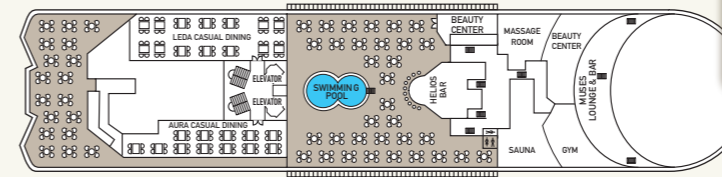

Celestyal Crystal

Deck Places to have a good meal

Deck 9	Leda Casual Dining - Aura Casual Dining
Deck 8	Amalthia Restaurant
Deck 5	Olympus Restaurant

Deck Places to have fun

Deck 10	Horizons Lounge & Bar
Deck 9	Helios Bar
Deck 8	Muses Lounge & Bar - Casino - Eros Lounge & Bar
Deck 5	Thalassa Bar

Deck Places to treat yourself

Deck 9	Beauty Center - Gym - Sauna - Swimming Pool
Deck 8	Conference Area - Kids Corner - Library Stand
Deck 5	Photo Shop - Duty Free & Value Shop - Agora - Shore Excursions - Reception - Jacuzzi
Deck 4	Medical Center

Category	Deck	Description	Number of cabins
Inside Cabins			
IA	3	2 lower beds, 3rd/4th berth, bathroom with shower	31
IB	4 / 5	2 lower beds, 3rd/4th berth, bathroom with shower	64
IC	6 / 7	2 lower beds, bathroom with shower	68
Outside Cabins			
XA	2	2 lower beds, 3rd/4th berth, bathroom with shower	21
XBO	6	2 lower beds, 3rd/4th berth, bathroom with shower (obstructed view)	38
XB	3 / 5 / 6	2 lower beds, bathroom with shower	33
XC	3 / 4	2 lower beds, 3rd/4th berth, 1 sofa bed, bathroom with shower	126
XD	6 / 7	2 lower beds, 1 sofa bed, bathroom with shower	40
Suites			
SBJ Junior Balcony Suite	6 / 7	2 lower beds, 1 sofa bed, bathroom with shower (balcony)	43
S Suite	6	2 lower beds, 1 sofa bed, bathroom with shower	6
SB Balcony Suite	7	2 lower beds, 1 sofa bed, bathroom with shower (balcony)	8
SG Grand Suite	6	2 lower beds, 1 sofa bed, bathroom with bathtub and shower (large balcony with private whirlpool bath)	2

SHIP SPECIFICATIONS

Tonnage	25.611
Length	162 m
Breadth	25,6 m
Draught	6,10 m
Cruising Speed	17 knots
Passenger Decks	9
Elevators	4
Stabilizers	YES
Electric Current	110 - 220V C
Classification Society	DNV GL

CABIN ACCOMMODATIONS

Total Outside Cabins	313
Out of which Balcony Suites	53
Total Inside Cabins	163
Total Cabins	480

CREW