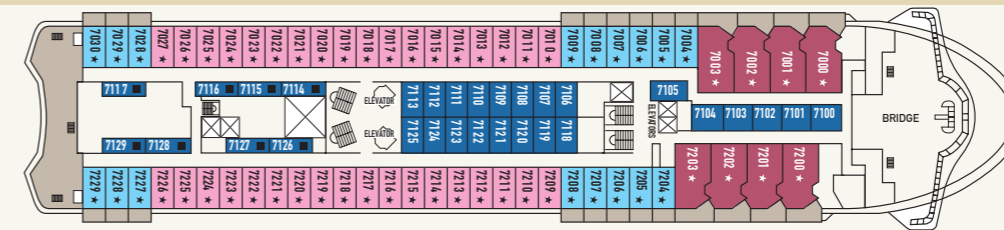

SYMBOL LEGEND

- none 2 lower beds
- 1 lower bed + 1 upper bed
- ▲ 2 lower beds + 1 upper bed
- 2 lower beds + 2 upper beds
- ★ 2 lower beds + sofa
- ★ 2 lower beds + 2 upper beds + sofa
- * Suitable for wheelchairs
- ◇ Connected Cabins
- Cabins with bathtub
- ⌒ Cabins with portholes
- ⌒ Cabins with obstructed view

DECK 10

DECK 9

DECK 8

DECK 7

DECK 6

DECK 5

DECK 4

DECK 3