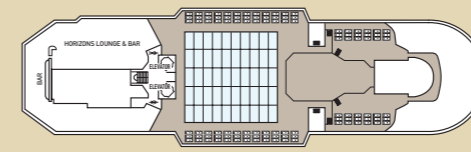

Celestyal Crystal

Deck Places to have a good meal

Deck 9	Leda Casual Dining - Aura Casual Dining
Deck 8	Amalthia Restaurant
Deck 5	Olympus Restaurant

Deck Places to have fun

Deck 10	Horizons Lounge & Bar
Deck 9	Helios Bar
Deck 8	Muses Lounge & Bar - Casino - Eros Lounge & Bar
Deck 5	Thalassa Bar

Deck Places to treat yourself

Deck 9	Beauty Center - Gym - Sauna - Swimming Pool
Deck 8	Conference Area - Kids Corner - Library Stand
Deck 5	Photo Shop - Duty Free & Value Shop - Agora - Shore Excursions - Reception - Jacuzzi
Deck 4	Medical Center

Category	Deck	Description	Number of cabins
Inside Cabins			
IA	3	2 lower beds, 3rd/4th berth, bathroom with shower	31
IB	4 / 5	2 lower beds, 3rd/4th berth, bathroom with shower	64
IC	6 / 7	2 lower beds, bathroom with shower	68
Outside Cabins			
XA	2	2 lower beds, 3rd/4th berth, bathroom with shower	21
XBO	6	2 lower beds, 3rd/4th berth, bathroom with shower (obstructed view)	38
XB	3 / 5 / 6	2 lower beds, bathroom with shower	33
XC	3 / 4	2 lower beds, 3rd/4th berth, 1 sofa bed, bathroom with shower	126
XD	6 / 7	2 lower beds, 1 sofa bed, bathroom with shower	40
Suites			
SBJ Junior Balcony Suite	6 / 7	2 lower beds, 1 sofa bed, bathroom with shower (balcony)	43
S Suite	6	2 lower beds, 1 sofa bed, bathroom with shower	6
SB Balcony Suite	7	2 lower beds, 1 sofa bed, bathroom with shower (balcony)	8
SG Grand Suite	6	2 lower beds, 1 sofa bed, bathroom with bathtub and shower (large balcony with private whirlpool bath)	2

SHIP SPECIFICATIONS

Tonnage	25.611
Length	162 m
Breadth	25,6 m
Draught	6,10 m
Cruising Speed	17 knots
Passenger Decks	9
Elevators	4
Stabilizers	YES
Electric Current	110 - 220V C
Classification Society	DNV GL

CABIN ACCOMMODATIONS

Total Outside Cabins	313
Out of which Balcony Suites	53
Total Inside Cabins	163
Total Cabins	480

CREW