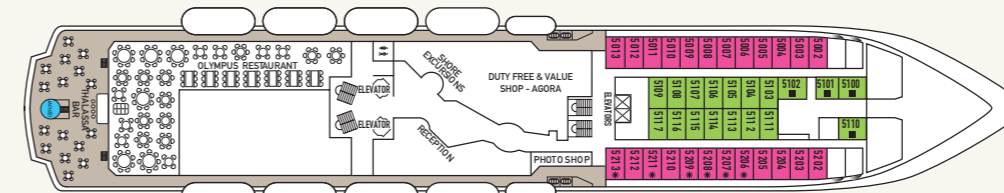

SYMBOL LEGEND

- none 2 lower beds
- 1 lower bed + 1 upper bed
- ▲ 2 lower beds + 1 upper bed
- 2 lower beds + 2 upper beds
- ★ 2 lower beds + sofa
- ★ 2 lower beds + 2 upper beds + sofa
- * Suitable for wheelchairs
- ◇ Connected Cabins
- Cabins with bathtub
- ⌒ Cabins with portholes
- ⌒ Cabins with obstructed view

DECK 10

DECK 9

DECK 8

DECK 7

DECK 6

DECK 5

DECK 4

DECK 3