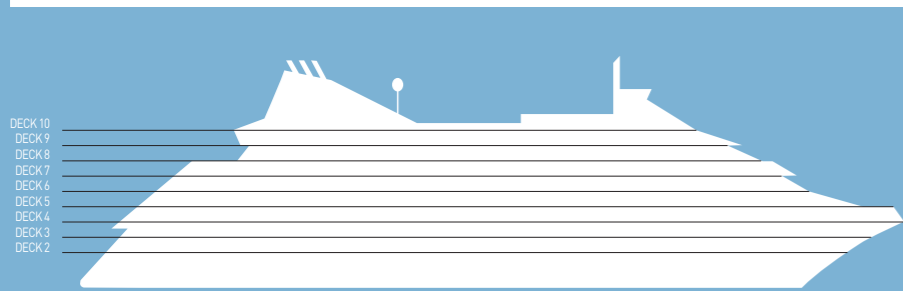

Celestyal Crystal

Suite

Deck Places to have a good meal

Deck 9	Leda Casual Dining - Aura Casual Dining
Deck 8	Amalthia Restaurant
Deck 5	Olympus Restaurant

Deck Places to have fun

Deck 10	Horizons Lounge & Bar
Deck 9	Helios Bar
Deck 8	Muses Lounge & Bar - Casino - Eros Lounge & Bar
Deck 5	Thalassa Bar

Deck Places to treat yourself

Deck 9	Beauty Center - Gym - Sauna - Swimming Pool
Deck 8	Conference Area - Kids Corner - Library Stand
Deck 5	Photo Shop - Duty Free & Value Shop - Agora - Shore Excursions - Reception - Jacuzzi
Deck 4	Medical Center

Category	Deck	Description	Number of cabins
Inside Cabins			
IA	3	2 lower beds, 3rd/4th berth, bathroom with shower	31
IB	4 / 5	2 lower beds, 3rd/4th berth, bathroom with shower	64
IC	6 / 7	2 lower beds, bathroom with shower	68
Outside Cabins			
XA	2	2 lower beds, 3rd/4th berth, bathroom with shower	21
XBO	6	2 lower beds, 3rd/4th berth, bathroom with shower (obstructed view)	38
XB	3 / 5 / 6	2 lower beds, bathroom with shower	33
XC	3 / 4	2 lower beds, 3rd/4th berth, 1 sofa bed, bathroom with shower	126
XD	6 / 7	2 lower beds, 1 sofa bed, bathroom with shower	40
Suites			
SBJ Junior Balcony Suite	6 / 7	2 lower beds, 1 sofa bed, bathroom with shower (balcony)	43
S Suite	6	2 lower beds, 1 sofa bed, bathroom with shower	6
SB Balcony Suite	7	2 lower beds, 1 sofa bed, bathroom with shower (balcony)	8
SG Grand Suite	6	2 lower beds, 1 sofa bed, bathroom with bathtub and shower (large balcony with private whirlpool bath)	2

SHIP SPECIFICATIONS

Tonnage	25.611
Length	162 m
Breadth	25,6 m
Draught	6,10 m
Cruising Speed	17 knots
Passenger Decks	9
Elevators	4
Stabilizers	YES
Electric Current	110 - 220V C
Classification Society	DNV GL

CABIN ACCOMMODATIONS

Total Outside Cabins	313
Out of which Balcony Suites	53
Total Inside Cabins	163
Total Cabins	480

CREW

Crew Members	406
Nationality of Officers	Hellenic & Int.
Nationality of Crew	European & Int.

CABIN AMENITIES

All cabins are equipped with air condition, telephone, hair dryer, safety deposit box and TV. All Suites have refrigerated mini bar.

Deck plans and cabin layouts are given purely as a guide. Size and layout may vary within the same category.

SYMBOL LEGEND

- none 2 lower beds
- 1 lower bed + 1 upper bed
- ▲ 2 lower beds + 1 upper bed
- 2 lower beds + 2 upper beds
- ★ 2 lower beds + sofa
- ★ 2 lower beds + 2 upper beds + sofa
- Suitable for wheelchairs
- Connected Cabins
- Cabins with bathtub
- ⌒ Cabins with portholes
- ⌒ Cabins with obstructed view

DECK 10