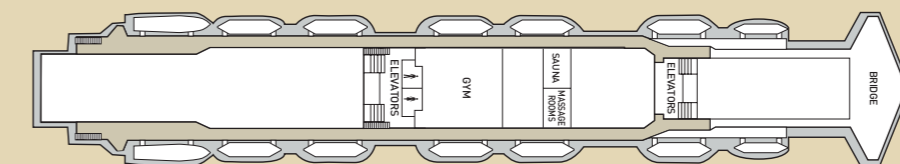

CABIN AMENITIES
 All cabins are equipped with air condition, telephone, hair dryer, safety deposit box and TV. All Suites have refrigerated mini bar.

Deck plans and cabin layouts are given purely as a guide. Size and layout may vary within the same category. Some cabins in SJ category might have partially obstructed view.

SYMBOL LEGEND

- none
- double bed
- 2 lower beds + 2 upper beds
- ★ Sofa bed
- ★ Double bed + sofa + cabin with bathtub
- * Suitable for wheelchairs
- Cabins with bathtub
- ◐ Cabins with obstructed view

DECK 12

DECK 10

DECK 9

DECK 8

DECK 7

DECK 6

DECK 5

DECK 4