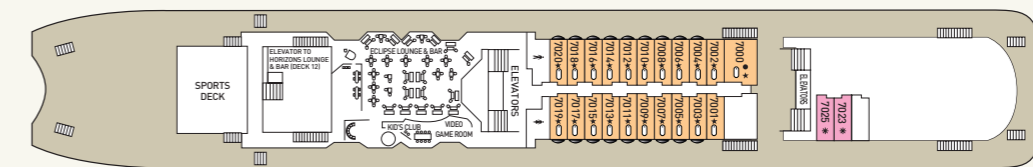

CABIN AMENITIES
 All cabins are equipped with air condition, telephone, hair dryer, safety deposit box and TV. All Suites have refrigerated mini bar.

Deck plans and cabin layouts are given purely as a guide. Size and layout may vary within the same category. Some cabins in SJ category might have partially obstructed view.

SYMBOL LEGEND

- none
- double bed
- 2 lower beds + 2 upper beds
- ★ Sofa bed
- ★ Double bed + sofa + cabin with bathtub
- * Suitable for wheelchairs
- Cabins with bathtub
- ◐ Cabins with obstructed view

DECK 12

DECK 10

DECK 9

DECK 8

DECK 7

DECK 6

DECK 5

DECK 4