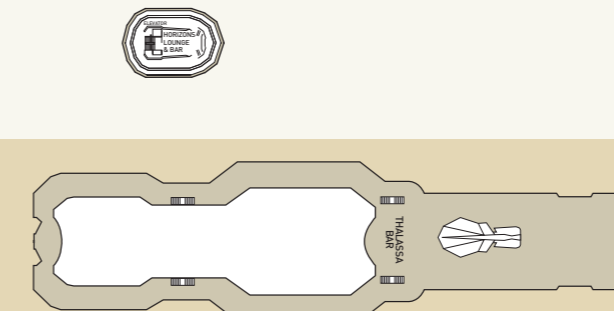

SYMBOL LEGEND

- none
- double bed
- 2 lower beds + 2 upper beds
- ★ Sofa bed
- ●★ Double bed + sofa + cabin with bathtub
- Suitable for wheelchairs
- Cabins with bathtub
- ◐ Cabins with obstructed view