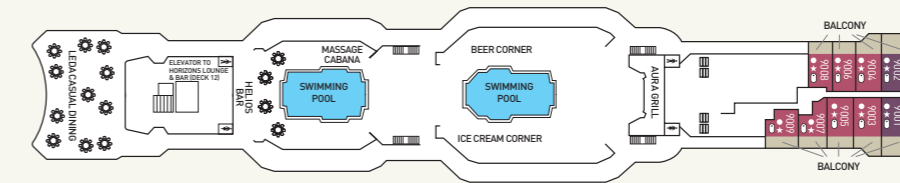

Celestyal Olympia

Deck Places to have a good meal

- 9 Aura Grill - Leda Casual Dining
- 4 Aegean Restaurant

Deck Places to have fun

- 12 Horizons Lounge & Bar
- 10 Thalassa Bar
- 9 Helios Bar
- 7 Eclipse Lounge & Bar - Sports Deck
- 5 Muses Lounge & Bar - Argo Lounge & Bar - Casino - Selene Lounge & Bar

Deck Places to treat yourself

- 9 Swimming Pools - Massage Cabana
- 8 Sauna - Massage Rooms - Gym
- 7 Kid's Club - Video Game Room
- 5 Photo Shop - Agora Shop - Beauty Center
- 4 Reception - Shore Excursions - Library - Duty Free & Value Shop
- 1 Medical Center

Category	Deck	Description	Number of cabins
Inside Cabins			
IA	2/3	2 lower beds, 3rd/4th berth, bathroom with shower	114
IB	3/4	2 lower beds, 3rd/4th berth, bathroom with shower	124
IC	5/6	2 lower beds, bathroom with shower	68
Outside Cabins			
XA	2/3	2 lower beds, 3rd/4th berth, bathroom with shower	160
XB	3/4	2 lower beds, 3rd/4th berth, bathroom with shower	146
XC	5/6	2 lower beds, bathroom with shower	82
Suites			
SJ Junior Suite	7	2 lower beds, sofa bed, bathroom with bathtub	21
SB Balcony Suite	9	Double bed, sofa bed, bathroom with bathtub, balcony	7
SG Grand Suite	9	Double bed, sofa bed, bathroom with bathtub and shower, balcony	2

SHIP SPECIFICATIONS
Tonnage 37,584
Length 214.88 m
Breadth 28.4 m
Draught 7 m
Cruising Speed 17 knots
Passenger Decks 10
Elevators 7
Stabilizers YES
Electric Current 110 - 220 V
Classification Society DNV GL

CABIN ACCOMMODATIONS
Total Outside Cabins 418
Out of which Balcony Suites 9
Total Inside Cabins 306
Total Cabins 724

CREW
Crew Members 540
Nationality of Officers Hellenic & Int.
Nationality of Crew European & Int.

CABIN AMENITIES
All cabins are equipped with air condition, telephone, hair dryer, safety deposit box and TV. All Suites have refrigerated mini bar.